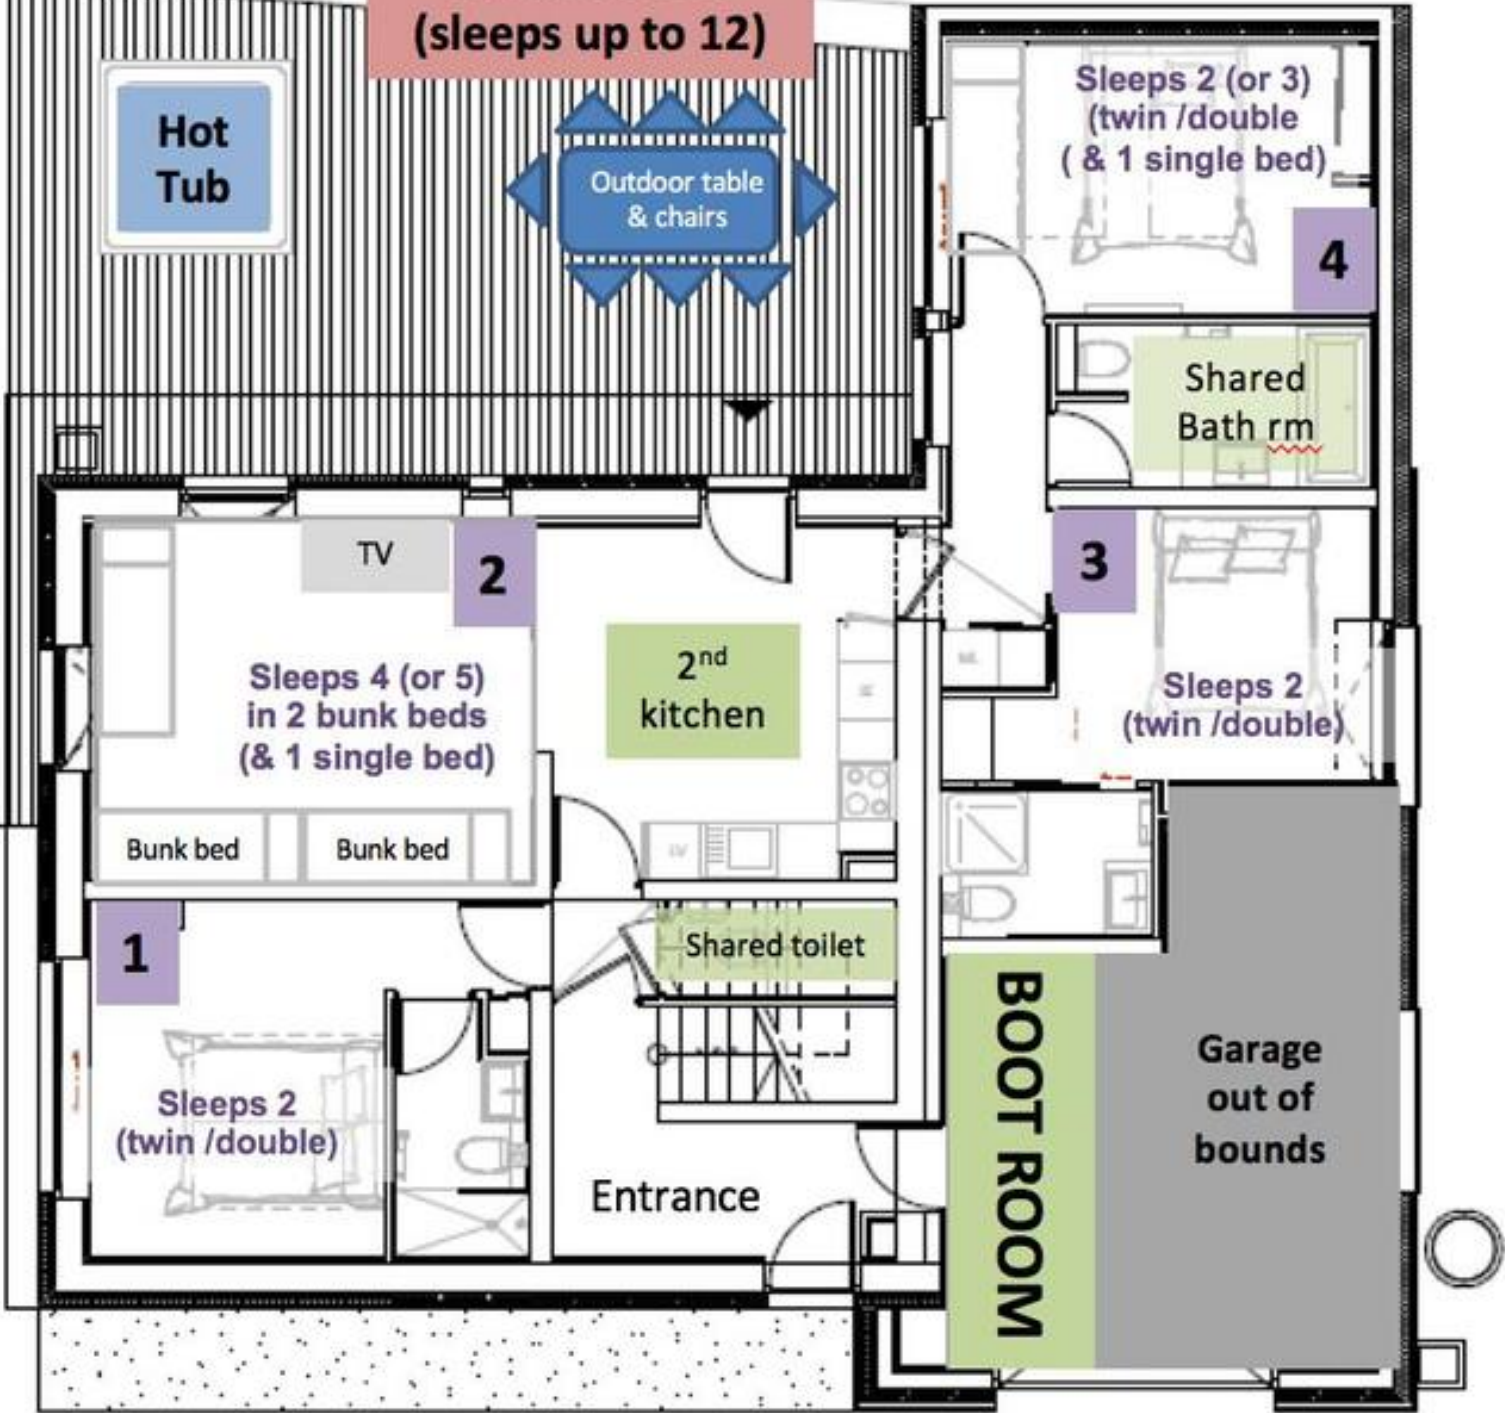

First Floor

Dining area
seating 20 people

Main kitchen

Sauna

Lounge

Fire place

Outdoor
table &
chairs

**Ground Floor
(sleeps up to 12)**

Hot Tub

Outdoor table & chairs

Hot Tub

Outdoor table & chairs

TV

2

Sleeps 4 (or 5)
in 2 bunk beds
(& 1 single bed)

Bunk bed

Bunk bed

2nd
kitchen

Shared toilet

Sleeps 2 (or 3)
(twin /double
(& 1 single bed)

4

Shared
Bath rm

3

Sleeps 2
(twin /double)

1

Sleeps 2
(twin /double)

Entrance

BOOT ROOM

Garage
out of
bounds

**Second Floor
(sleeps up to 8)**

Mezzanine has low ceiling height. You cannot stand up. Accessed via steep ladder from within room 7.