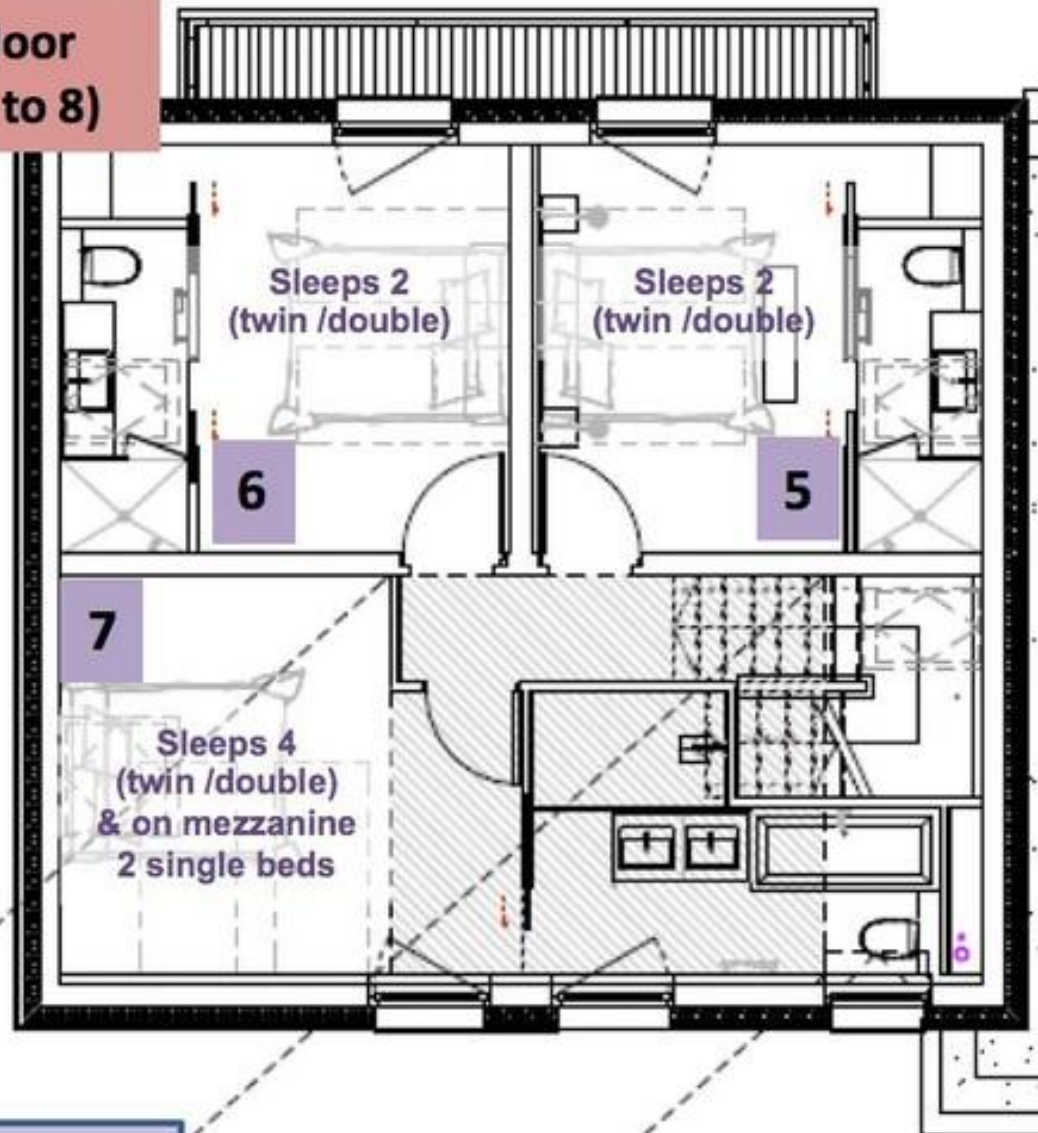

First Floor

Dining area
seating 20 people

Main kitchen

Sauna

Lounge

Fire place

Outdoor
table &
chairs

**Ground Floor
(sleeps up to 12)**

Hot Tub

Outdoor table & chairs

Hot Tub

Outdoor table & chairs

TV

2

Sleeps 4 (or 5)
in 2 bunk beds
(& 1 single bed)

Bunk bed

Bunk bed

2nd
kitchen

Shared toilet

Sleeps 2 (or 3)
(twin /double
(& 1 single bed)

4

Shared
Bath rm

3

Sleeps 2
(twin /double)

1

Sleeps 2
(twin /double)

Entrance

BOOT ROOM

Garage
out of
bounds

**Second Floor
(sleeps up to 8)**

Mezzanine has low ceiling height. You cannot stand up. Accessed via steep ladder from within room 7.