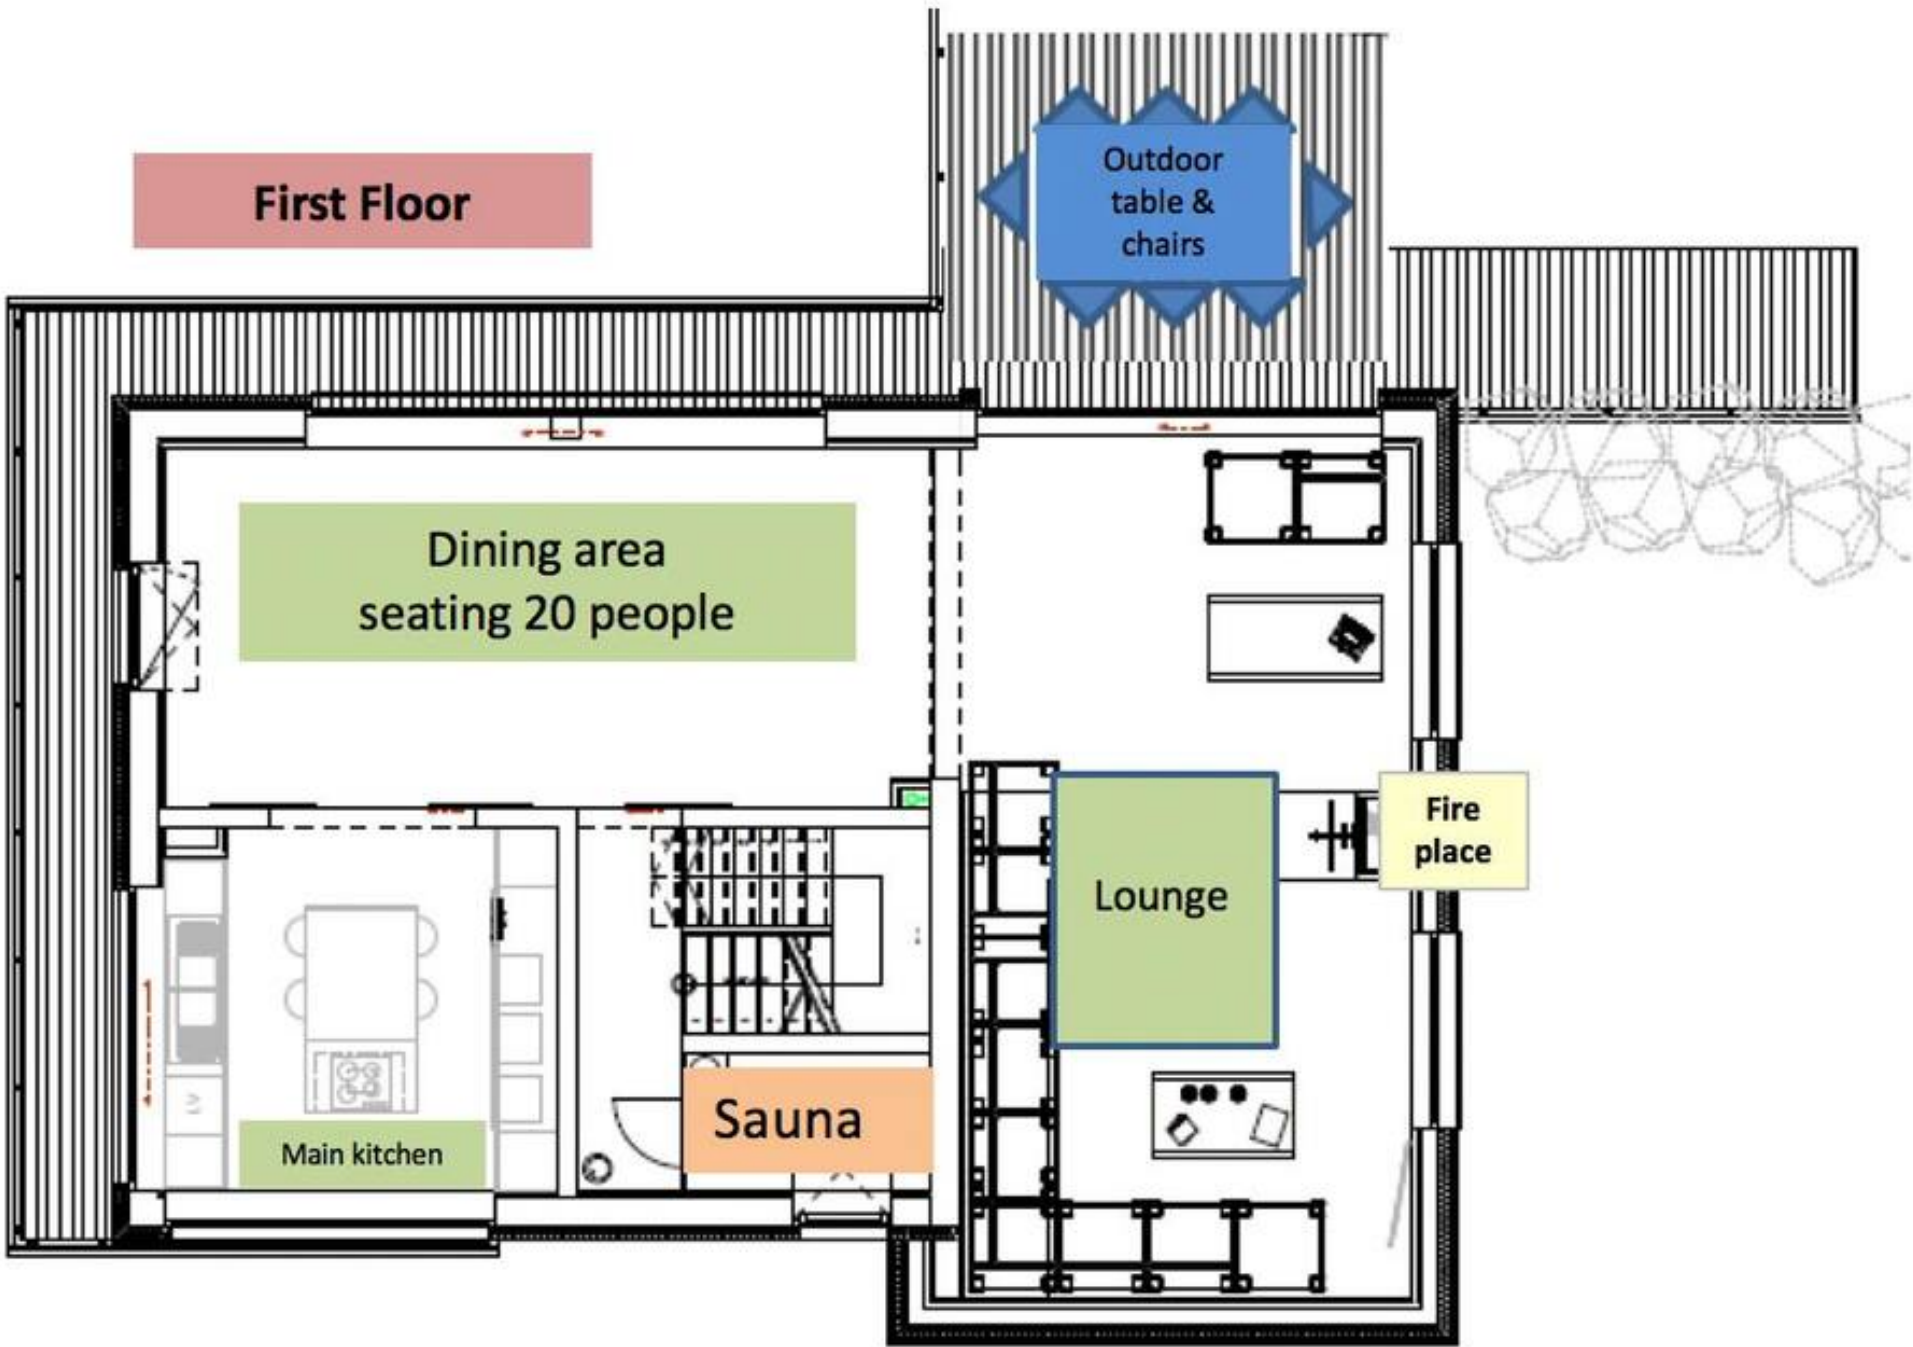

First Floor

Dining area
seating 20 people

Main kitchen

Sauna

Lounge

Fire place

Outdoor
table &
chairs

**Ground Floor
(sleeps up to 12)**

Hot Tub

Outdoor table & chairs

Hot Tub

Outdoor table & chairs

TV

2

Sleeps 4 (or 5)
in 2 bunk beds
(& 1 single bed)

Bunk bed

Bunk bed

2nd
kitchen

Shared toilet

Sleeps 2 (or 3)
(twin /double
(& 1 single bed)

4

Shared
Bath rm

3

Sleeps 2
(twin /double)

1

Sleeps 2
(twin /double)

Entrance

BOOT ROOM

Garage
out of
bounds

**Second Floor
(sleeps up to 8)**

Mezzanine has low ceiling height. You cannot stand up. Accessed via steep ladder from within room 7.